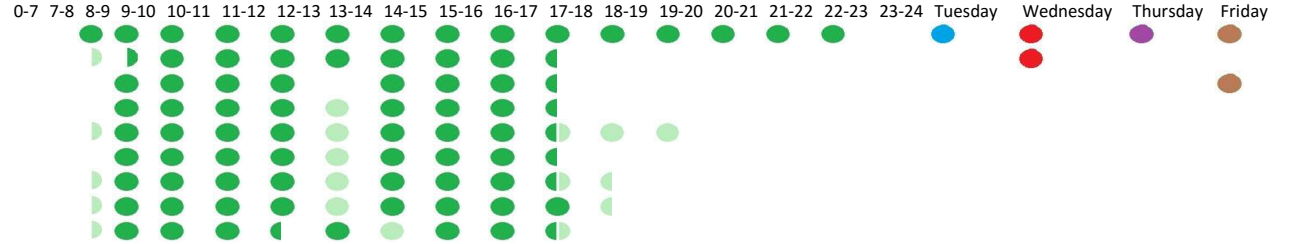

Poole Central

Address
Asda Pharmacy, West Quay Road
Boots Pharmacy, c/o The Dolphin Centre
Lytchett Pharmacy, 16 High Street
Rowlands Pharmacy, 315 Wimborne Road
Rowlands Pharmacy, 14 Parkstone Road
Rowlands Pharmacy, 138 High Street
Rowlands Pharmacy, Unit 2, 1 Dorchester Road
Rowlands Pharmacy, 117a Longfleet Road
Your Local Boots, Pharmacy 300 Blandford Road